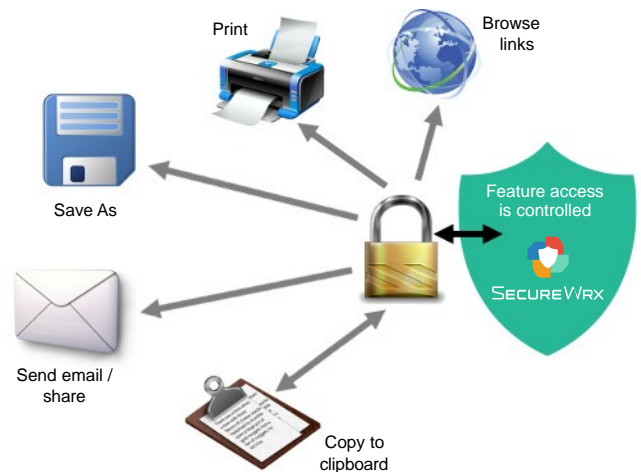

SEEING IS BELIEVING. Request a demonstration today.