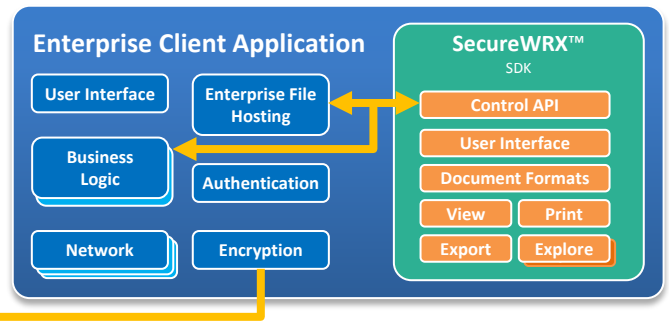

Have a solution in place within days rather than months while maintaining expectations of usability and security.

SecureWRx™ can be fully integrated with your MDM / MAM environment, requiring only one integration per platform. For example, one library is suitable for all versions of Android (2.0+). SecureWRx™ intelligently adapts to the device, whether smartphone or tablet.